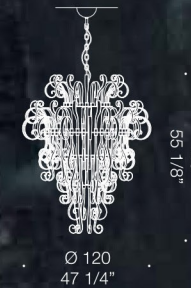

CIOCCA S33
33xMAX 33W G9

CIOCCA S16
16xMAX 33W G9